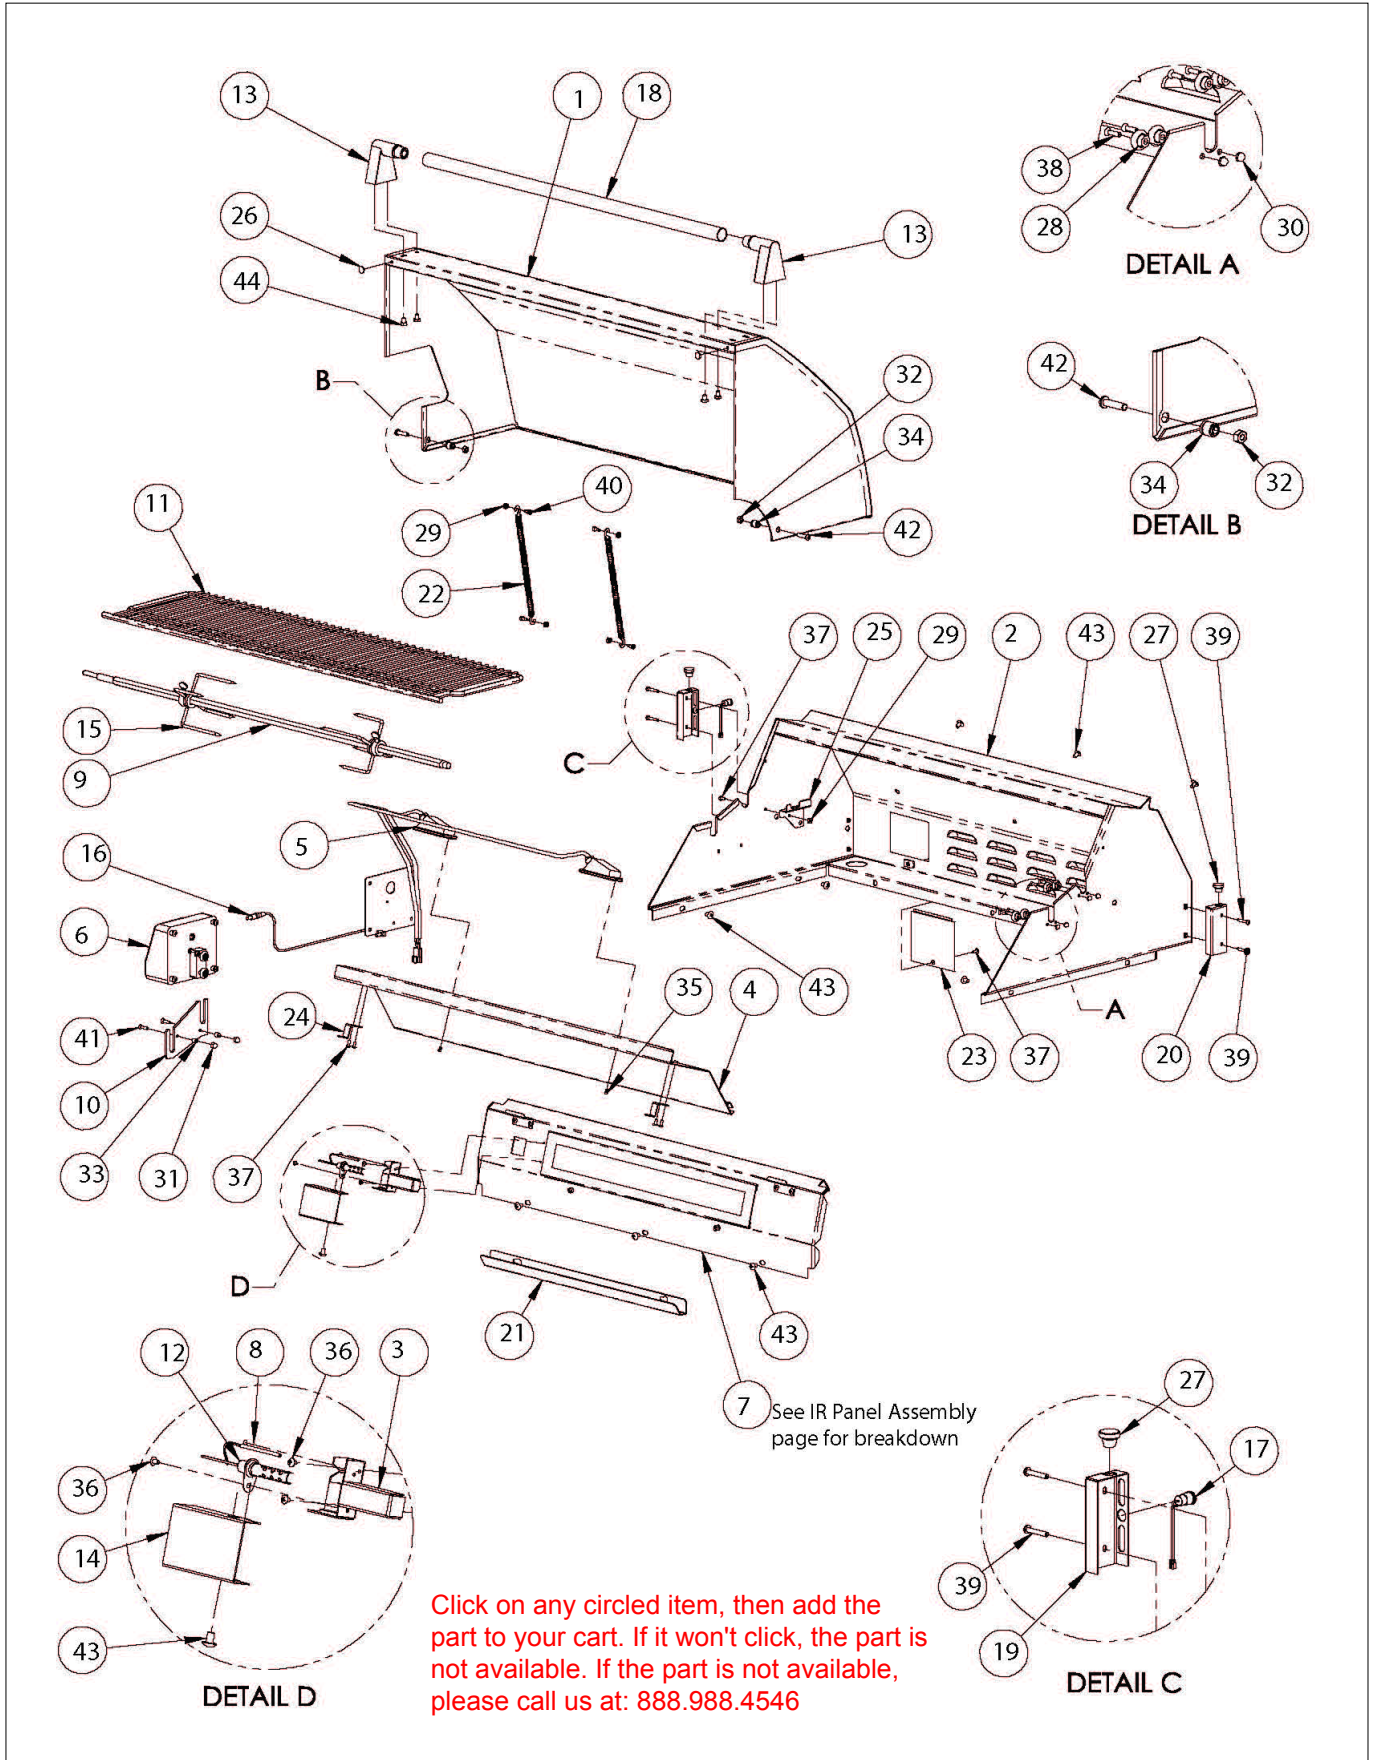

SMART42F Upper Grill

Click on any circled item, then add the part to your cart. If it won't click, the part is not available. If the part is not available, please call us at: 888.988.4546

Item	Part No.	Name	Qty	Uom	NOTES
1	70359	FRONT HOOD, 42", SG, WLDMT	1	EA	
2	80271	REAR HOOD ASSY, PRO 42"	1	EA	
3	70365	IR IGNITER BRACKET WLDMT	1	EA	
4	32442	LIGHT PANEL FOR DUAL LIGHTS, 42"	1	EA	
5	80447	HOOD LIGHT ASSY, DUAL W/10W BULB	1	EA	
6	80971	ROTISS MOTOR ASSEMBLY	1	EA	
7	80275	IR PANEL ASSY, 42" (INCLUDES BURNER)	1	EA	
8	35302	THERMOCOUPLE, BURNER, 2"	4	EA	
9	32130	SPIT ROD, PRO 42"	1	EA	
10	32940	BRACKET, MOUNT, ROTIS MOTOR	1	EA	
11	32111	WARMING SHELF, PRO 42"	1	EA	
12	33052	IR ELECTRODE, HOT SURFACE	4	EA	
13	31736	END CAP FDR HOOD HANDLE	2	EA	
14	33136	IR IGNITER COVER 2010 (<27', 36', 42', 54')	1	EA	
15	31563	SPIT FORK, HEAVY DUTY, ALL SIZES	2	EA	
16	33416	ROTISERIE EXTERNAL CORD	1	EA	
17	80440	ROTISERIE JACK+ INTERNAL HARNESS	1	EA	
18	32524	HOOD HANDLE, 42"	1	EA	
19	33389	HOOD STOP, LEFT, ALL PRO	1	EA	
20	32468	HOOD STOP, ALL PRO	1	EA	
21	10158	WOODCHIP TRAY (36", 42")	1	EA	
22	31874	EXTENSION SPRING, 30°, 42°, 54°	2	EA	
23	30417	IR ACCESS COVER	1	EA	
24	33033	FRONT RETAINING BKT,, WARMING RACK	2	EA	
25	33597	LEFT RETAINING BRACKET, WARMING RACK	1	EA	
26	32477	HOOD BUMPER, .500 DIA	2	EA